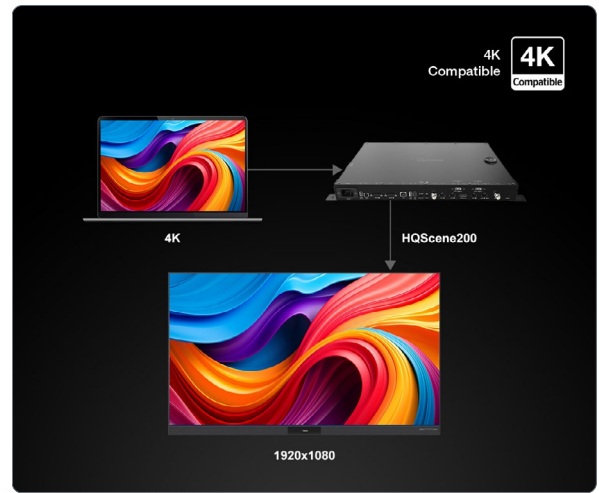

HQScene200

Ultra-Wide Display Controller

Optoma's HQScene200 dvLED controller provides displays with added capabilities such as multi-source tiling, 4K compatibility, signal synchronization and more.

Customize your space with multi-source tiling technology for seamless, expandable displays that foster creativity and teamwork.

HQScene200 supports 4K input and delivers crisp 1080p visuals with exceptional clarity.

Powered by OSS and OMSC for smart, centralized management across various settings.

The 32:9 ultra-wide screen integrates with Microsoft Teams Rooms, bringing participants, content, and chat together with flexible layouts and customizable viewing modes for inclusive meetings.