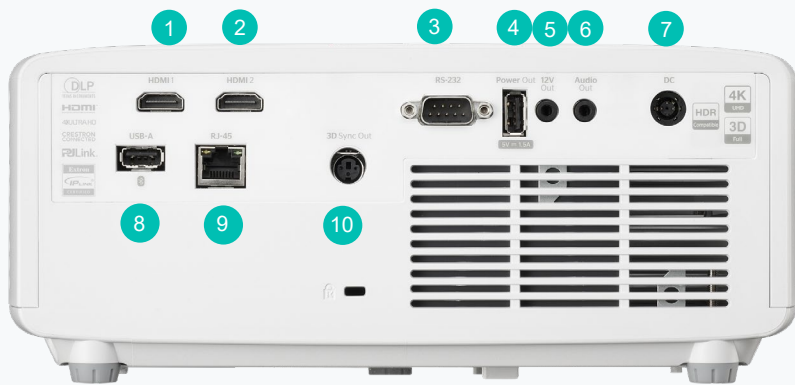

1. HDMI 1
2. HDMI 2
3. RS232
4. Power Out (USB-A)
5. 12V Out
6. Audio Out
7. DC In
8. USB-A
9. RJ-45 (LAN)
10. 3D Sync Out