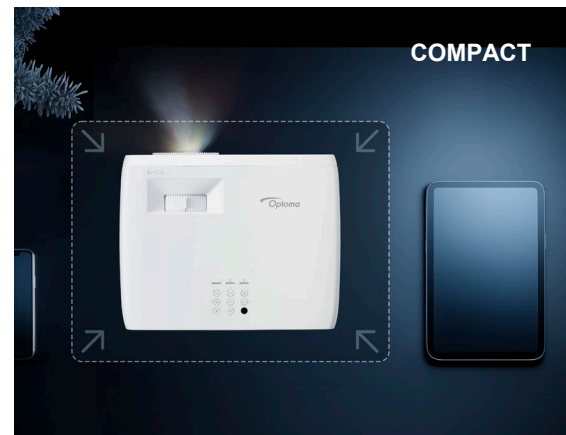

WEIGHT / SIZE

Dimensions	10.8" x 8.5" x 4.5"
Gross weight	9.5 lbs
Net weight	6.4 lbs

REAR I/O / PRODUCT VIEW | CONNECTIVITY