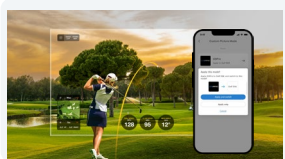

SMART CONTROL

Auto Fit Screen to manage projector settings and alignment with convenient controls.

Compact short throw, powerful impact.

The **ZK431ST-B** combines true 4K clarity, compact dimensions, and a short-throw lens to make golf simulator installation easier in space-constrained rooms.