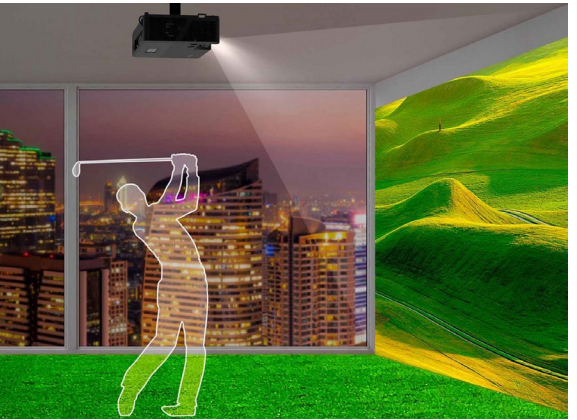

Tee Off Anywhere, Anytime!

See every swing in stunning detail.

Golf Sim. Color Mode for Realistic Courses

The dedicated Golf Sim Mode enhances color tuning to bring brighter blue skies, deeper shadows, and natural green grass tones - making every course look vivid and true to life.

Built for performance. Designed for golf.

Smart Control App*

Optoma Smart Control mobile app provides purpose-built display tuning for third-party golf simulation software such as GSPro, delivering a more realistic, visually accurate, and immersive experience.

*Functionality varies by model.

Compact short throw, powerful impact.

Instant auto-alignment with Smart Fit

Smart Fit uses your smartphone's camera to detect the screen frame and automatically correct the image alignment, significantly reducing installation effort.

Transform any space into the **ultimate golf experience** with Optoma's high-performance simulator visual solutions. Whether you're practicing at home, setting up a commercial facility, or enhancing customer experiences in hospitality and retail, Optoma brings championship-level golf simulation to any environment. Check out our carefully tailored golf product line!