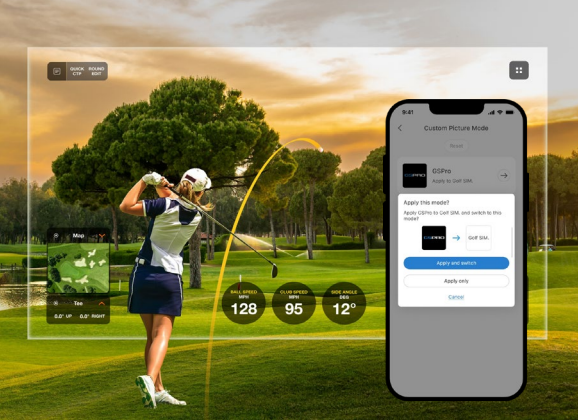

The *Ultimate* Golf Sim Experience

Simulate the most realistic golf experience with Optoma's expanded golf simulator product line - Built for short-throw placement, low-lag response, and golf-optimized picture performance.

Tee Off Anywhere, Anytime!

See every swing in stunning detail.

Golf Sim. Color Mode for Realistic Courses

The dedicated Golf Sim Mode enhances color tuning to bring brighter blue skies, deeper shadows, and natural green grass tones - making every course look vivid and true to life.

Built for performance. Designed for golf.

Smart Control App*

Optoma Smart Control mobile app provides purpose-built display tuning for third-party golf simulation software such as GSPro, delivering a more realistic, visually accurate, and immersive experience.

*Functionality varies by model.

Compact short throw, powerful impact.

Instant auto-alignment with Smart Fit

Smart Fit uses your smartphone's camera to detect the screen frame and automatically correct the image alignment, significantly reducing installation effort.