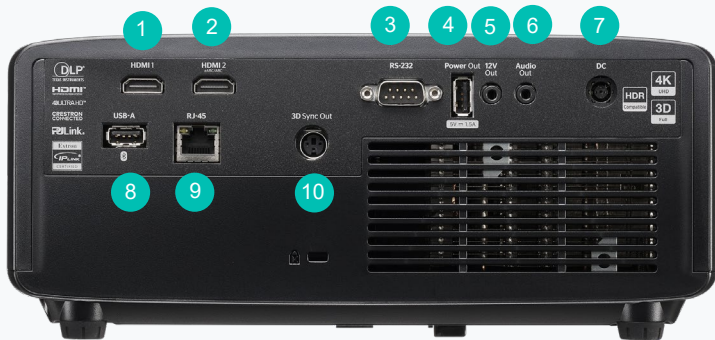

REAR I/O / PRODUCT VIEW

1. HDMI 1
2. HDMI 2
3. RS232
4. Power Out
5. 12V Out
6. Audio Out
7. DC In
8. USB-A
9. RJ-45
10. 3D Sync Out