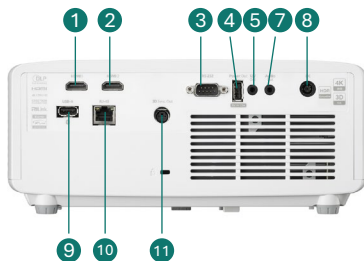

REAR I/O / PRODUCT VIEW

- 1 HDMI 1
- 2 HDMI 2
- 3 RS232
- 4 Power Out
- 5 12V Out
- 6 Audio In
- 7 Audio Out
- 8 DC In
- 9 USB-A
- 10 RJ-45
- 11 3D Sync Out