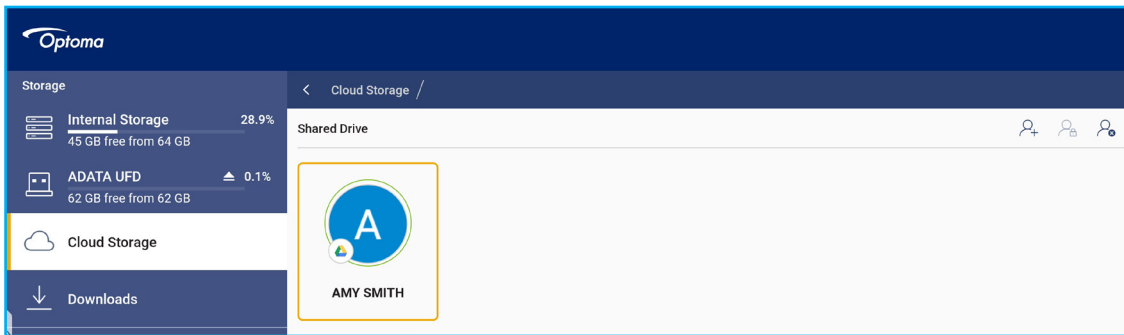

Cloud Storage (Continued)

Your account will be listed in the **Cloud Storage** menu.