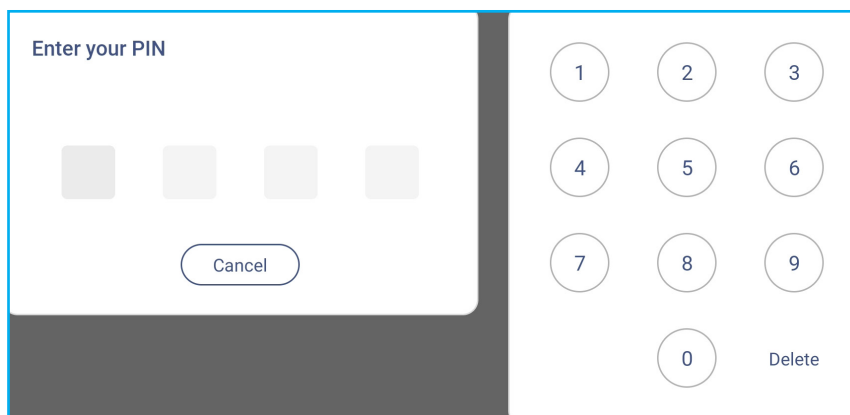

Cloud Storage (Continued)

Note: You only have to enter the PIN code once after successful login.

Playing Multimedia Files

Multimedia formats supported

Movie

File	Codec		
Extension	Video	Audio	Maximum transmit ratio
.3gp/3GP2	H.263	Mpeg1/2 Layer1/2/3, AAC-LC, PCM	Max. solution: SQCIF(128x96), QCIF(176x144), CIF(352x288), 4CIF(704x576) 30fps, 38.4Mbps
	H.264		Max. solution: 7680x4320 30fps (60fps for simple stream), 80Mbps
.avi	H.264	Mpeg1/2 Layer1/2/3, AAC-LC, PCM	Max. solution: 7680x4320 30fps, 80Mbps
	Mjpeg		Max. solution: 1920x1088 30fps, 45Mbps
.dat	mpeg1/2	Mpeg1/2 Layer1/2/3	Max. solution: 1920x1088 30fps, 38.4Mbps
.flv	H.264	Mpeg1/2 Layer1/2/3, AAC-LC, PCM	Max. solution: 7680x4320 30fps (60fps for simple stream), 80Mbps
.mkv	Mpeg-4	Mpeg1/2 Layer 2, AAC, FLAC, Vorbis	Max. solution: 1920x1088 30fps, 80Mbps
	H.264		Max. solution: 7680x4320 30fps (60fps for simple stream), 80Mbps
.mov	Mpeg-4	Mpeg1/2 Layer1/2/3, AAC-LC, PCM	Max. solution: 1920x1088 30fps, 80Mbps
	H.264		Max. solution: 7680x4320 30fps (60fps for simple stream), 80Mbps
.mp4	Mpeg-4	Mpeg1/2 Layer1/2/3, AAC-LC, PCM	Max. solution: 1920x1088 30fps, 80Mbps
	H.264		Max. solution: 7680x4320 30fps (60fps for simple stream), 80Mbps
.VOB	mpeg1/2	Mpeg1/2 Layer1/2/3	Max. solution: 1920x1088 30fps, 80Mbps
.mpg.mpeg	mpeg1/2	Mpeg1/2 Layer1/2/3, AAC-LC, PCM	Max. solution: 1920x1088 30fps, 80Mbps
.webm	vp9	Mpeg1/2 Layer1/2/3, AAC-LC, PCM, opus	Max. solution: 7680x4320 60fps, 80Mbps
	vp8		Max. solution: 1920x1088 30fps, 38.4Mbps
.ts	H.265	Mpeg1/2 Layer1/2/3, AAC-LC, PCM, opus	Max. solution: 7680x4320 60fps, 100Mbps
	mpeg1/2		Max. solution: 1920x1088 30fps, 80Mbps
	H.264		Max. solution: 7680x4320 30fps (60fps for simple stream), 80Mbps