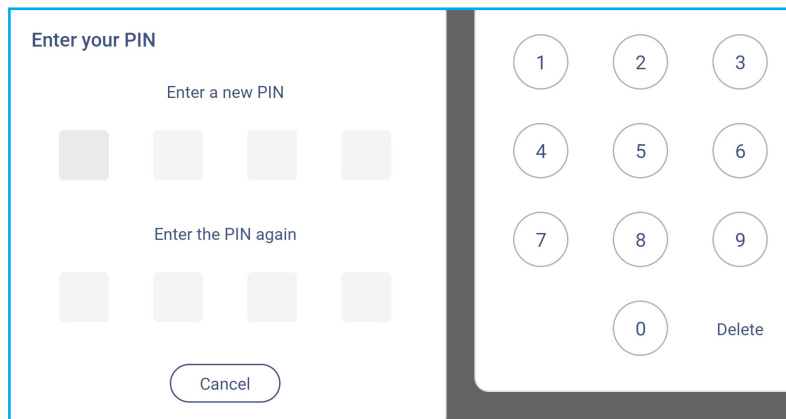

2. Enter a PIN code (4-digit number) in the **Enter a new PIN** field. Then enter the new PIN code again in the **Enter the PIN again** field.