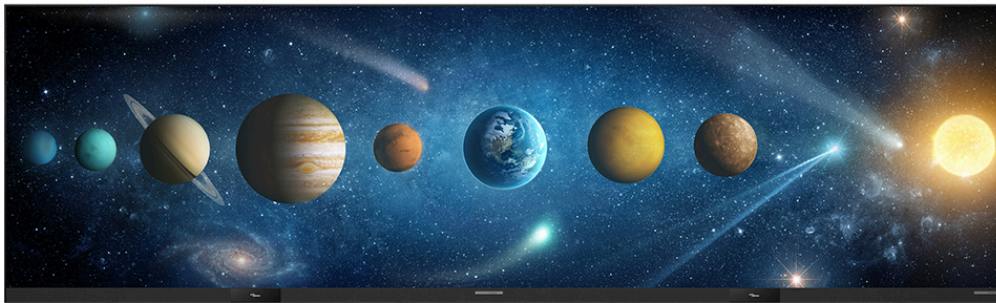

# ProScene UWC295

All-in-One 295" Direct View LED Display

---

A streamlined, all-in-one 295" Full HD direct view LED display designed for fast setup, brilliant visuals, and long-term durability.

Full HD display with 700 nits brightness

- 15,000:1 contrast ratio, and 3840Hz refresh rate for stunning, smooth large-format visuals
- Flip-Chip COB LED for a seamless surface, improved durability, and energy efficiency
- Quick installation with pre-assembled columns and simple one-cord power setup
- Front-accessible, hot-swappable tiles for fast, hassle-free maintenance
- Built-in Android OS, Optoma Management Suite Cloud (OMSC) and Display Share for smart content and display control
- Powerful 120W built-in sound system for immersive audiovisual performance

## Product parameters

Screen size	295"
LED type	COB Flip-Chip (chip on board)
Pixel pitch (mm)	1.87
Resolution	3840x1080
Recommended viewing distance	≥ 3.8m
Installation mode	Wall-mount, floor stand
Number of tiles	576
Assembly structure	12 LED columns
LED tile dimension	150 mm x 168.75 mm / 5.9" x 6.64"