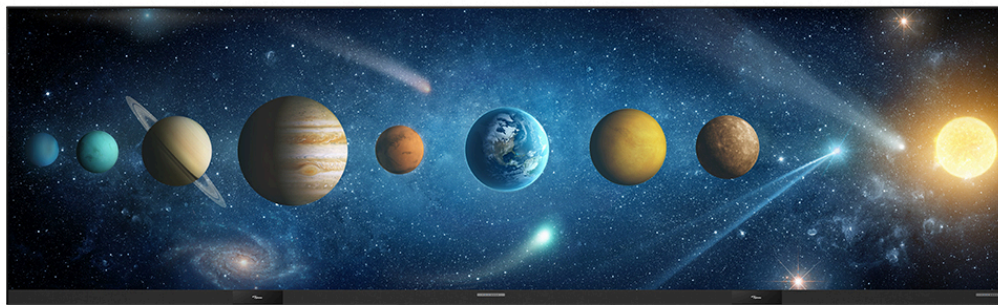

ProScene UWC295

All-in-One 295" Direct View LED Display

A streamlined, all-in-one 295" Full HD direct view LED display designed for fast setup, brilliant visuals, and long-term durability.

Full HD display with 700 nits brightness

- 15,000:1 contrast ratio, and 3840Hz refresh rate for stunning, smooth large-format visuals
- Flip-Chip COB LED for a seamless surface, improved durability, and energy efficiency
- Quick installation with pre-assembled columns and simple one-cord power setup
- Front-accessible, hot-swappable tiles for fast, hassle-free maintenance
- Built-in Android OS, Optoma Management Suite Cloud (OMSC) and Display Share for smart content and display control
- Powerful 120W built-in sound system for immersive audiovisual performance

Specification

Product parameters

Screen size	295"
LED type	COB Flip-Chip (chip on board)
Pixel pitch (mm)	1.87
Resolution	3840x1080
Recommended viewing distance	≥ 3.8m
Installation mode	Wall-mount, floor stand
Number of tiles	576
Assembly structure	12 LED columns
LED tile dimension	150 mm x 168.75 mm / 5.9" x 6.64"